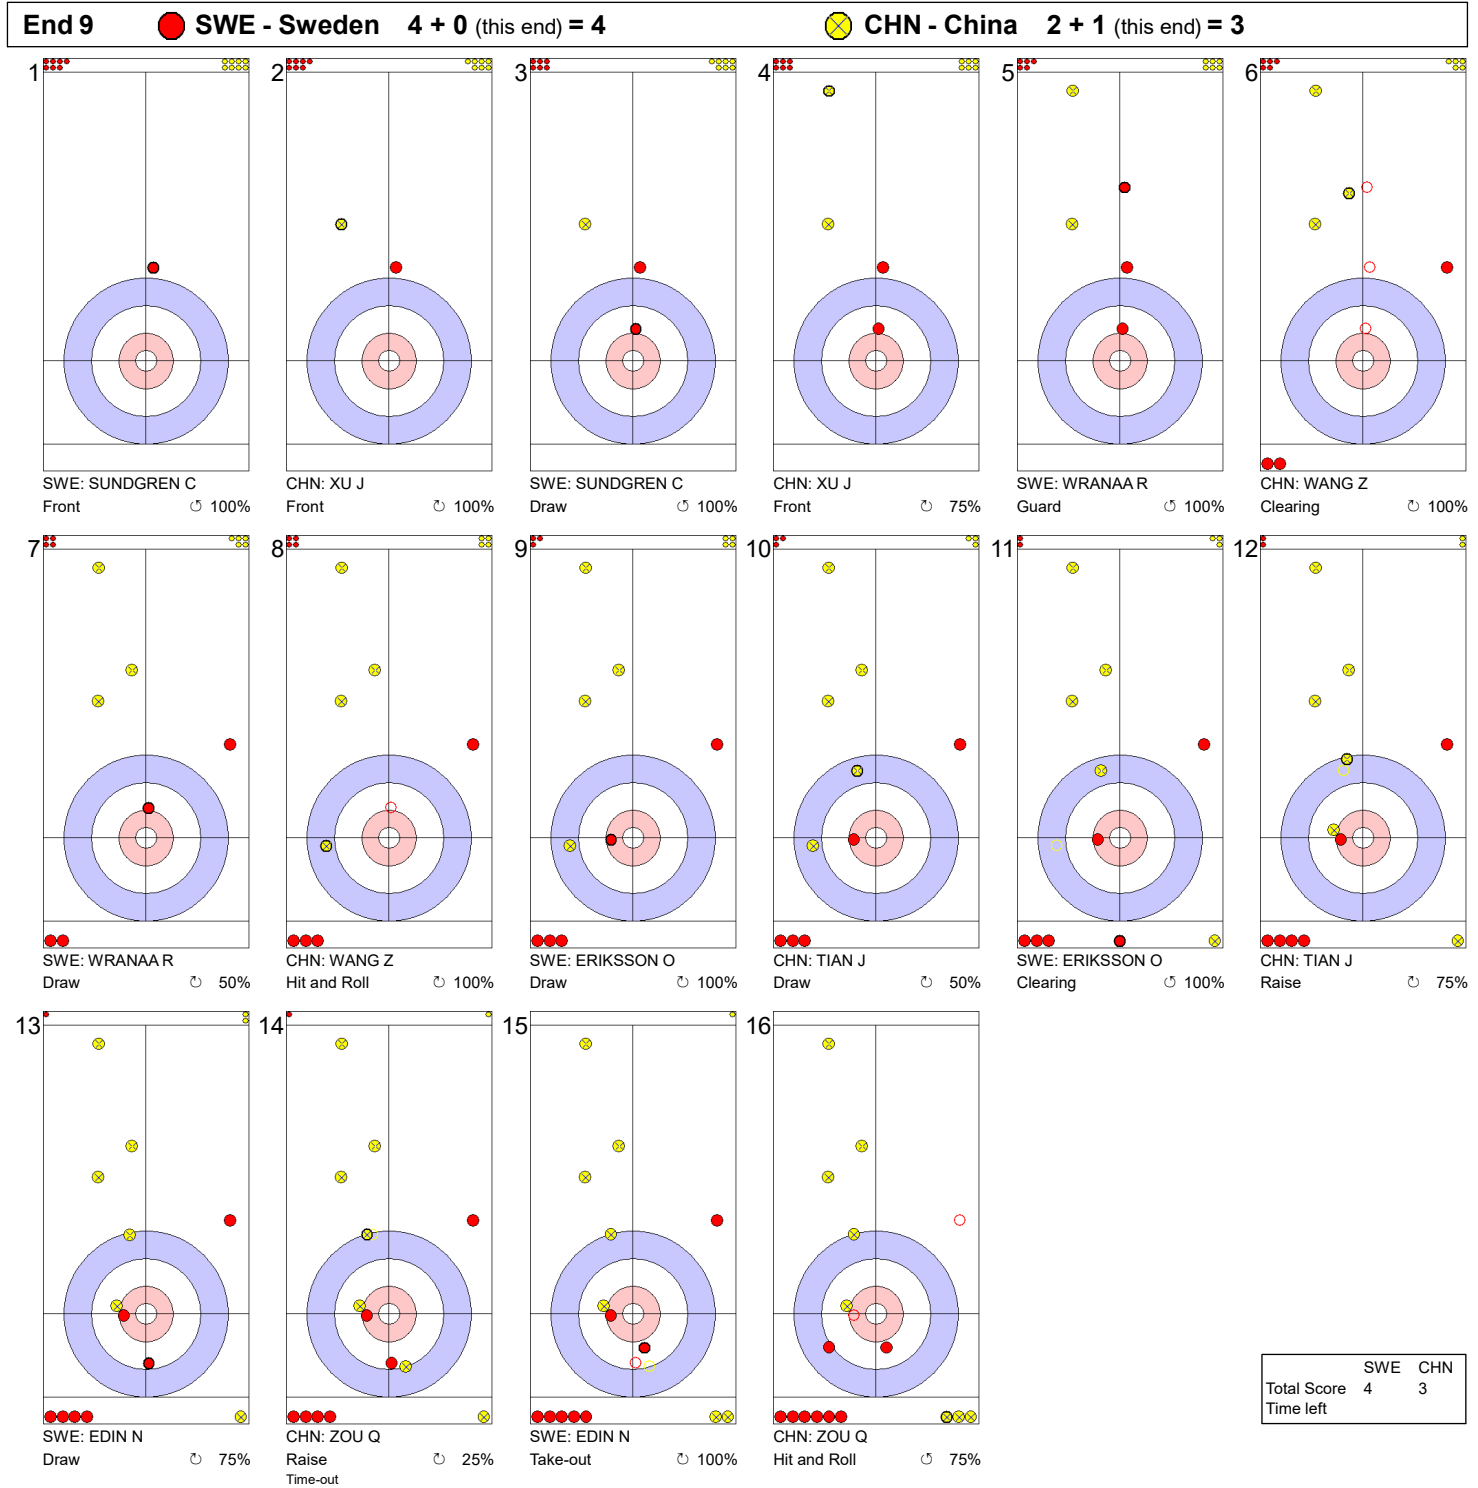

Game - Shot by Shot

End 5 ● **SWE - Sweden 2 + 0 (this end) = 2** ● **CHN - China 1 + 1 (this end) = 2**

	SWE	CHN
Total Score	2	2
Time left		

Legend:
 ↻ Clockwise ↺ Counter-clockwise - Not considered

WED 7 APR 2021
 Start Time 9:00

Round Robin Session 16 - Sheet B

Game - Shot by Shot

Legend:
 ↻ Clockwise ↺ Counter-clockwise - Not considered

WED 7 APR 2021
 Start Time 9:00

Round Robin Session 16 - Sheet B

Game - Shot by Shot

Legend:
 ↻ Clockwise ↺ Counter-clockwise - Not considered

WED 7 APR 2021
 Start Time 9:00

Round Robin Session 16 - Sheet B

Game - Shot by Shot

Legend:
 ↻ Clockwise ↺ Counter-clockwise - Not considered

WED 7 APR 2021
 Start Time 9:00

Round Robin Session 16 - Sheet B

Game - Shot by Shot

Legend:
 ↻ Clockwise ↺ Counter-clockwise - Not considered

WED 7 APR 2021
 Start Time 9:00

Round Robin Session 16 - Sheet B

Game - Shot by Shot

Legend:
 ↻ Clockwise ↺ Counter-clockwise - Not considered