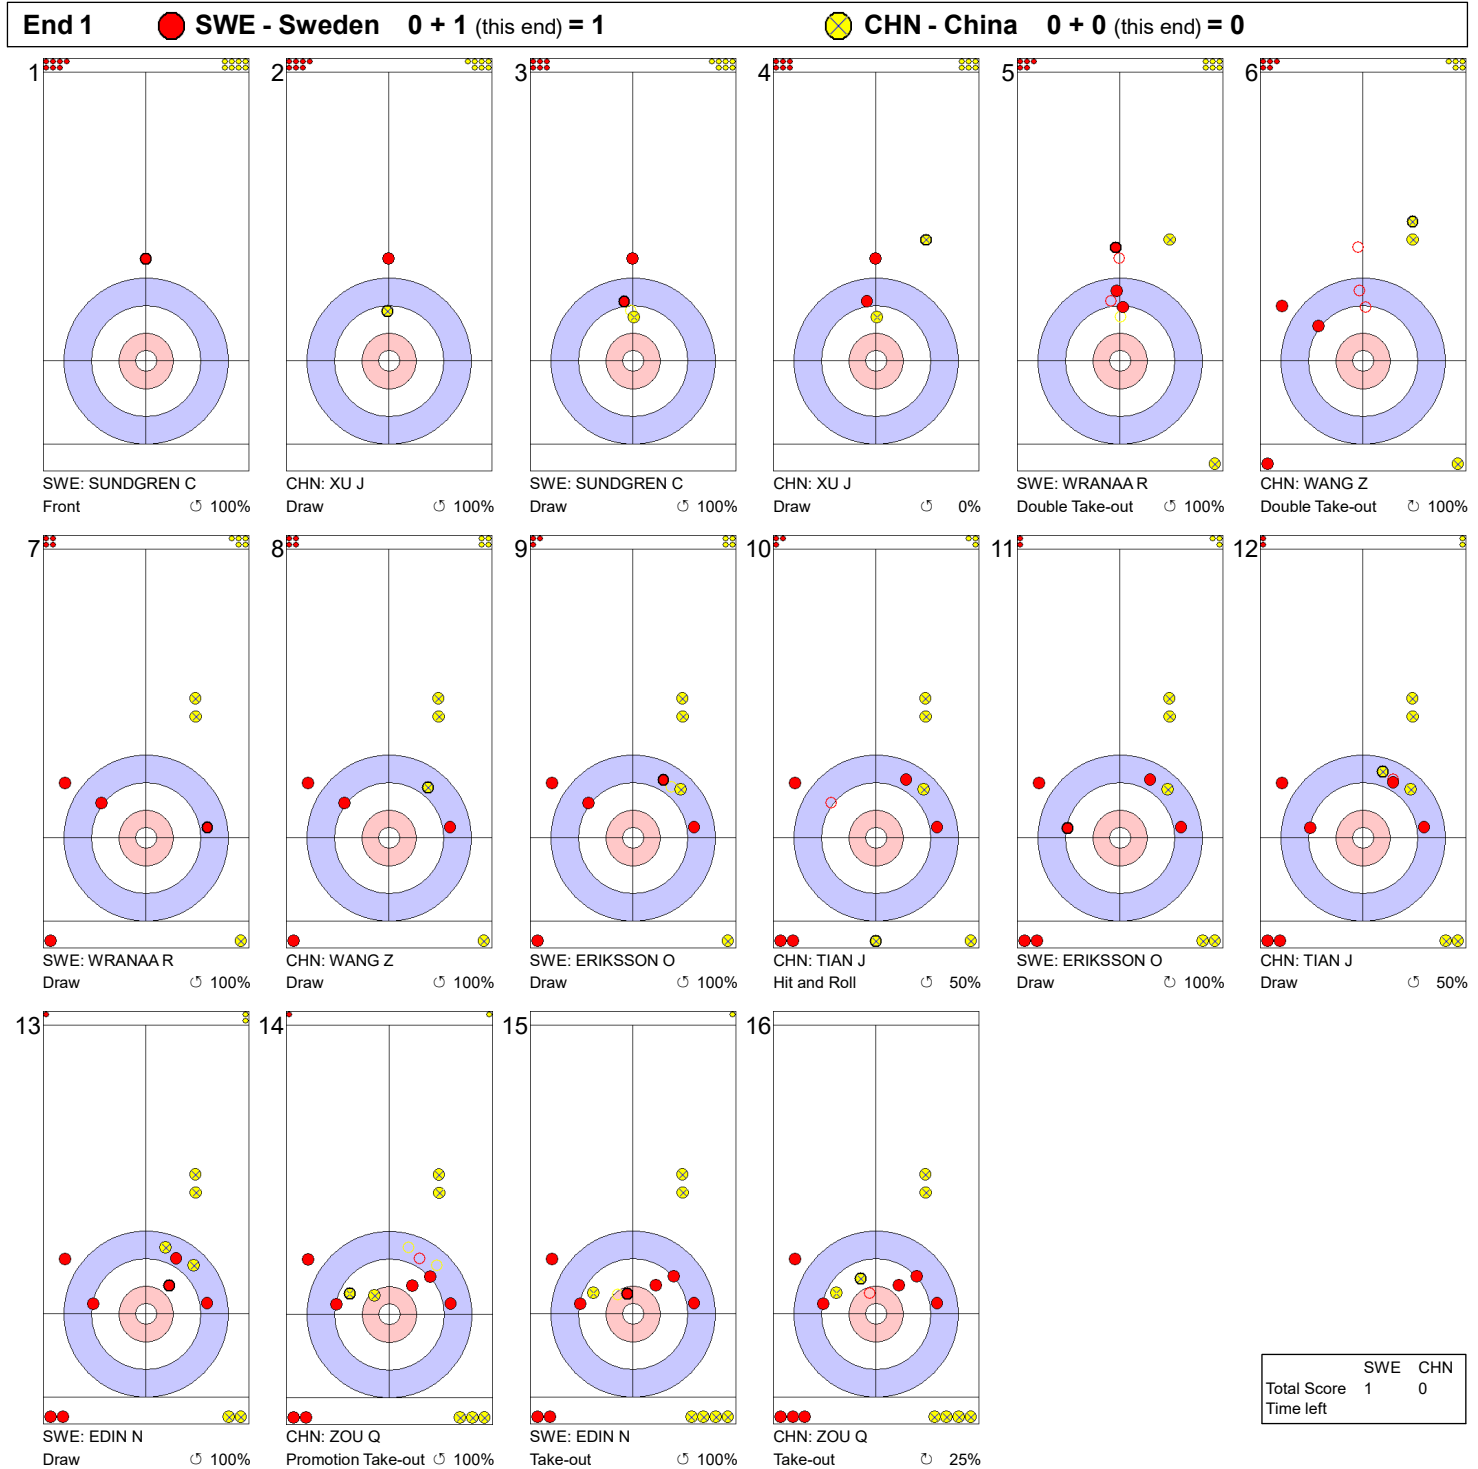

WED 7 APR 2021
 Start Time 9:00

Round Robin Session 16 - Sheet B

Game - Shot by Shot

Legend:
 ↻ Clockwise ↺ Counter-clockwise - Not considered

WED 7 APR 2021
 Start Time 9:00

Round Robin Session 16 - Sheet B

Game - Shot by Shot

Legend:
 ↻ Clockwise ↺ Counter-clockwise - Not considered

WED 7 APR 2021
 Start Time 9:00

Round Robin Session 16 - Sheet B

Game - Shot by Shot

Legend:
 ↻ Clockwise ↺ Counter-clockwise - Not considered

Game - Shot by Shot

End 5 ● **SWE - Sweden 2 + 0 (this end) = 2** ● **CHN - China 1 + 1 (this end) = 2**

	SWE	CHN
Total Score	2	2
Time left		

Legend:
 ↻ Clockwise ↺ Counter-clockwise - Not considered

WED 7 APR 2021
 Start Time 9:00