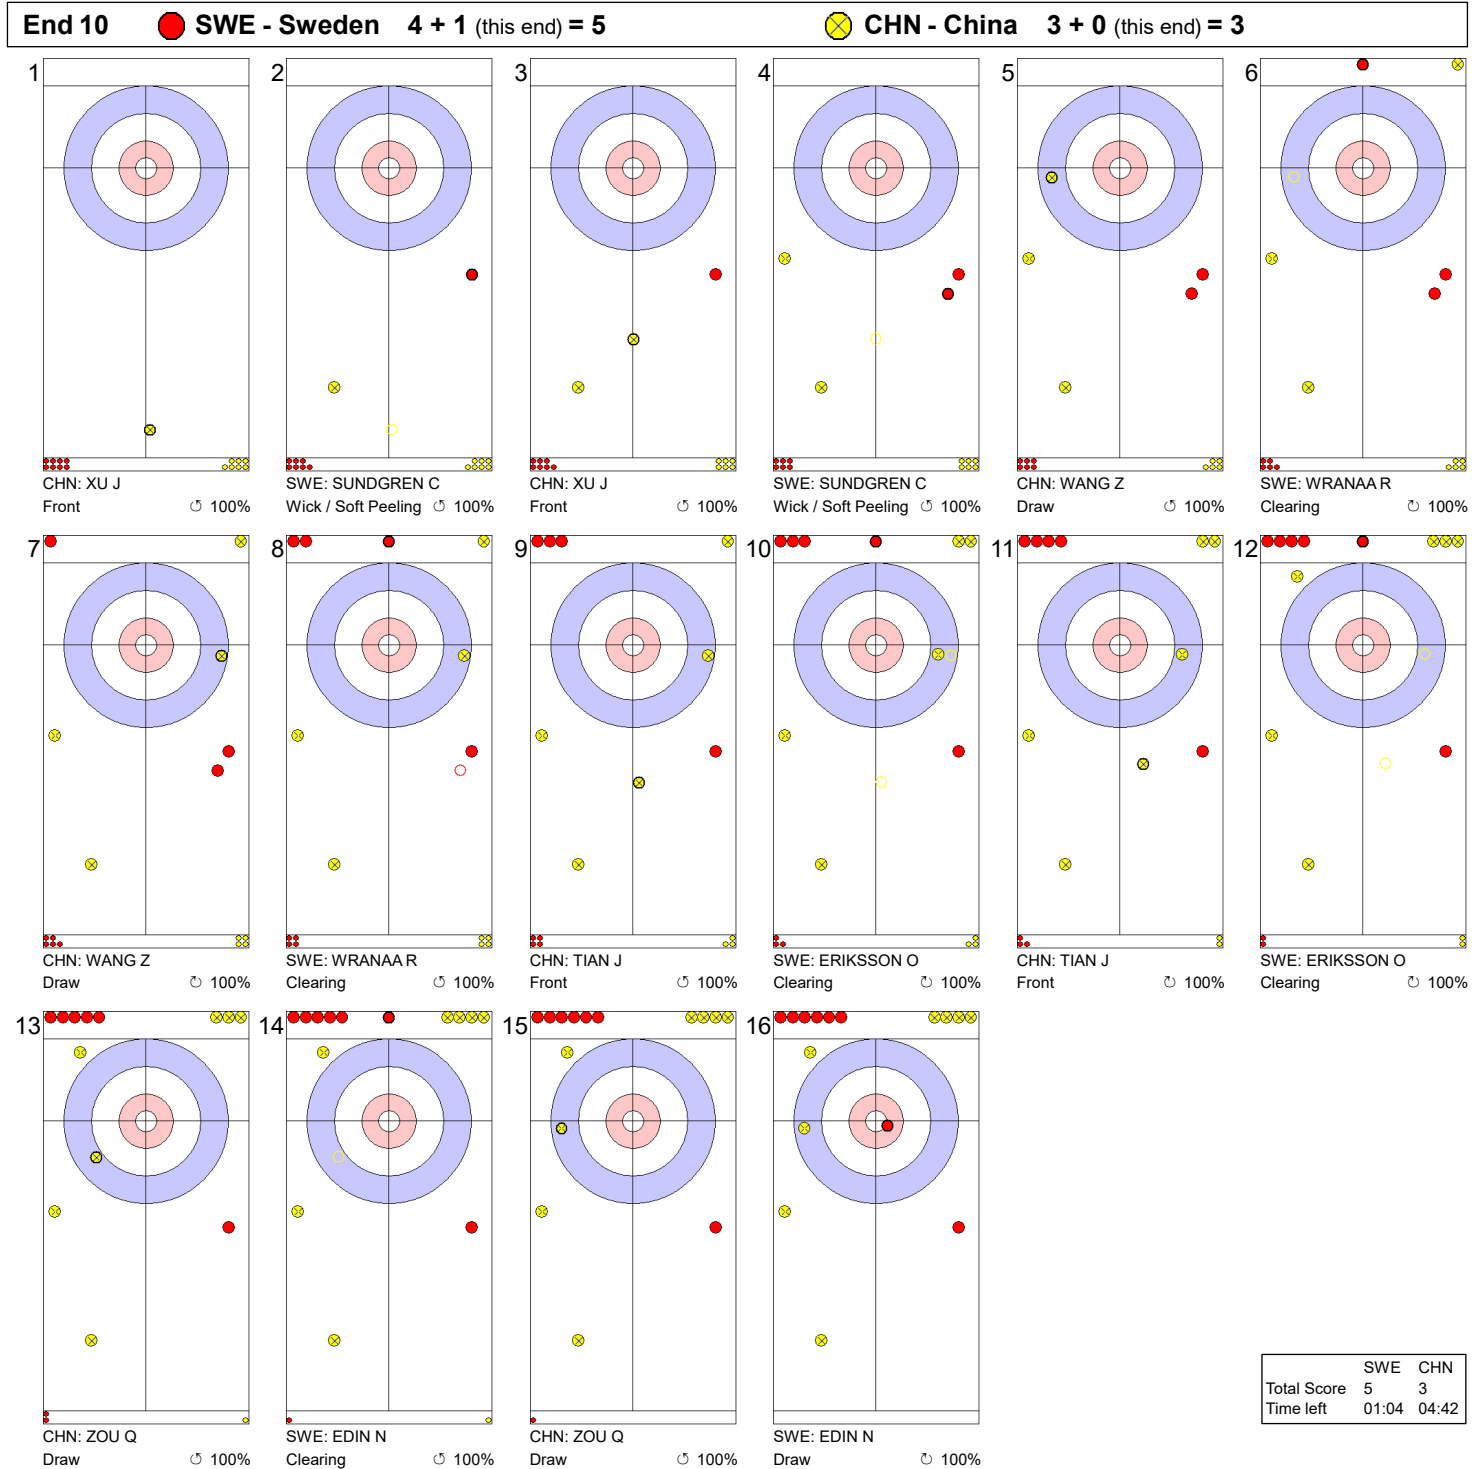

WED 7 APR 2021
 Start Time 9:00

Round Robin Session 16 - Sheet B

Game - Shot by Shot

Legend:
 ↻ Clockwise ↺ Counter-clockwise - Not considered

WED 7 APR 2021
 Start Time 9:00

Round Robin Session 16 - Sheet B

Round Robin Session 16 - Sheet B

Game - Shot by Shot

Legend:
 ↻ Clockwise ↺ Counter-clockwise - Not considered

WED 7 APR 2021
 Start Time 9:00

Round Robin Session 16 - Sheet B

Game - Shot by Shot

Legend:
 ↻ Clockwise ↺ Counter-clockwise - Not considered

Game - Shot by Shot

Legend:
 ↻ Clockwise ↺ Counter-clockwise - Not considered

WED 7 APR 2021
 Start Time 9:00

Round Robin Session 16 - Sheet B

Game - Shot by Shot

Legend:
 ↻ Clockwise ↺ Counter-clockwise - Not considered