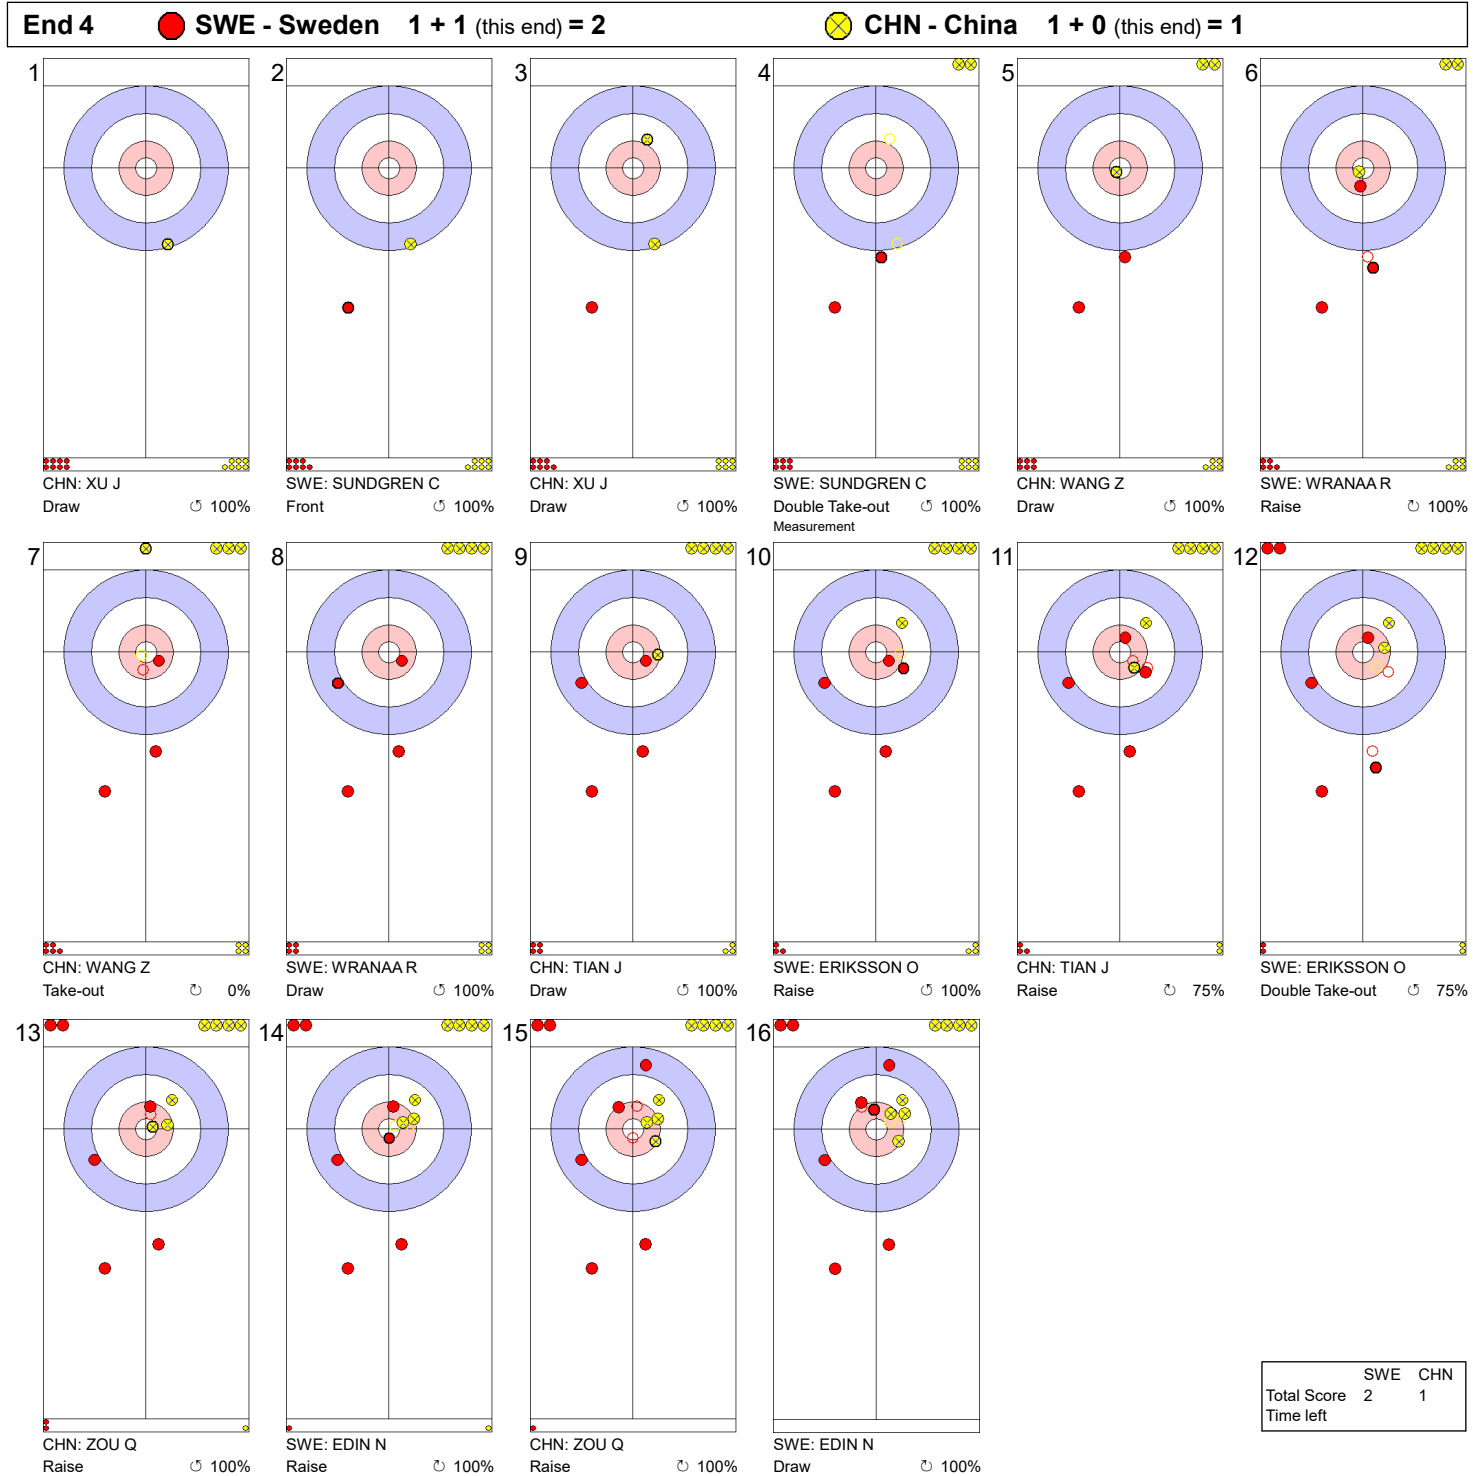

WED 7 APR 2021
 Start Time 9:00

Round Robin Session 16 - Sheet B

Game - Shot by Shot

Legend:
 ↻ Clockwise ↺ Counter-clockwise - Not considered

WED 7 APR 2021
 Start Time 9:00

Round Robin Session 16 - Sheet B

Game - Shot by Shot

Legend:
 ↻ Clockwise ↺ Counter-clockwise - Not considered

WED 7 APR 2021
 Start Time 9:00

Round Robin Session 16 - Sheet B

Game - Shot by Shot

Legend:
 ↻ Clockwise ↺ Counter-clockwise - Not considered

Game - Shot by Shot

End 5 ● **SWE - Sweden 2 + 0 (this end) = 2** ● **CHN - China 1 + 1 (this end) = 2**

	SWE	CHN
Total Score	2	2
Time left		

Legend:
 ↻ Clockwise ↺ Counter-clockwise - Not considered

WED 7 APR 2021
 Start Time 9:00