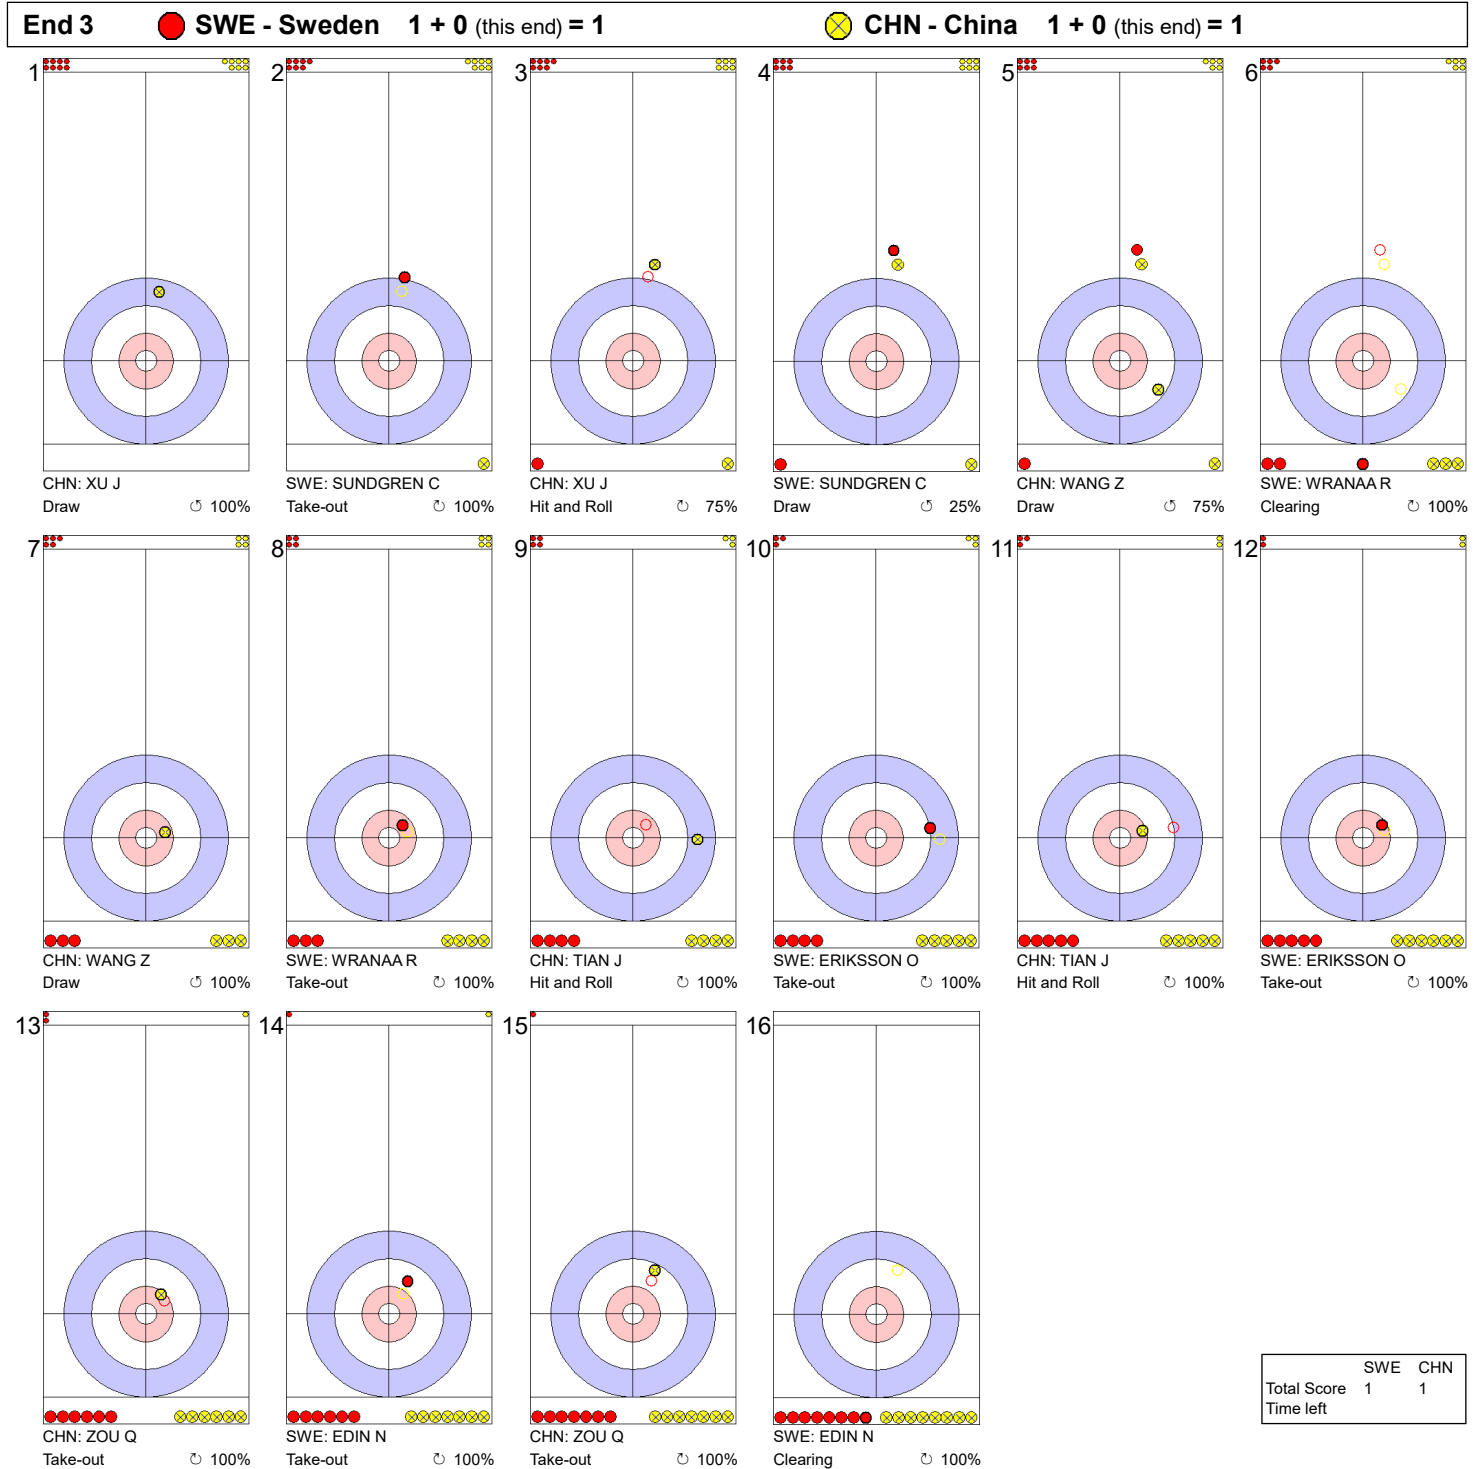

WED 7 APR 2021
 Start Time 9:00

Round Robin Session 16 - Sheet B

Game - Shot by Shot

Legend:
 ↻ Clockwise ↺ Counter-clockwise - Not considered

WED 7 APR 2021
 Start Time 9:00

Round Robin Session 16 - Sheet B

Game - Shot by Shot

Legend:
 ↻ Clockwise ↺ Counter-clockwise - Not considered

WED 7 APR 2021
 Start Time 9:00

Round Robin Session 16 - Sheet B

Game - Shot by Shot

Legend:
 ↻ Clockwise ↺ Counter-clockwise - Not considered

Game - Shot by Shot

End 5 ● **SWE - Sweden 2 + 0 (this end) = 2** ● **CHN - China 1 + 1 (this end) = 2**

	SWE	CHN
Total Score	2	2
Time left		

Legend:
 ↻ Clockwise ↺ Counter-clockwise - Not considered

WED 7 APR 2021
 Start Time 9:00