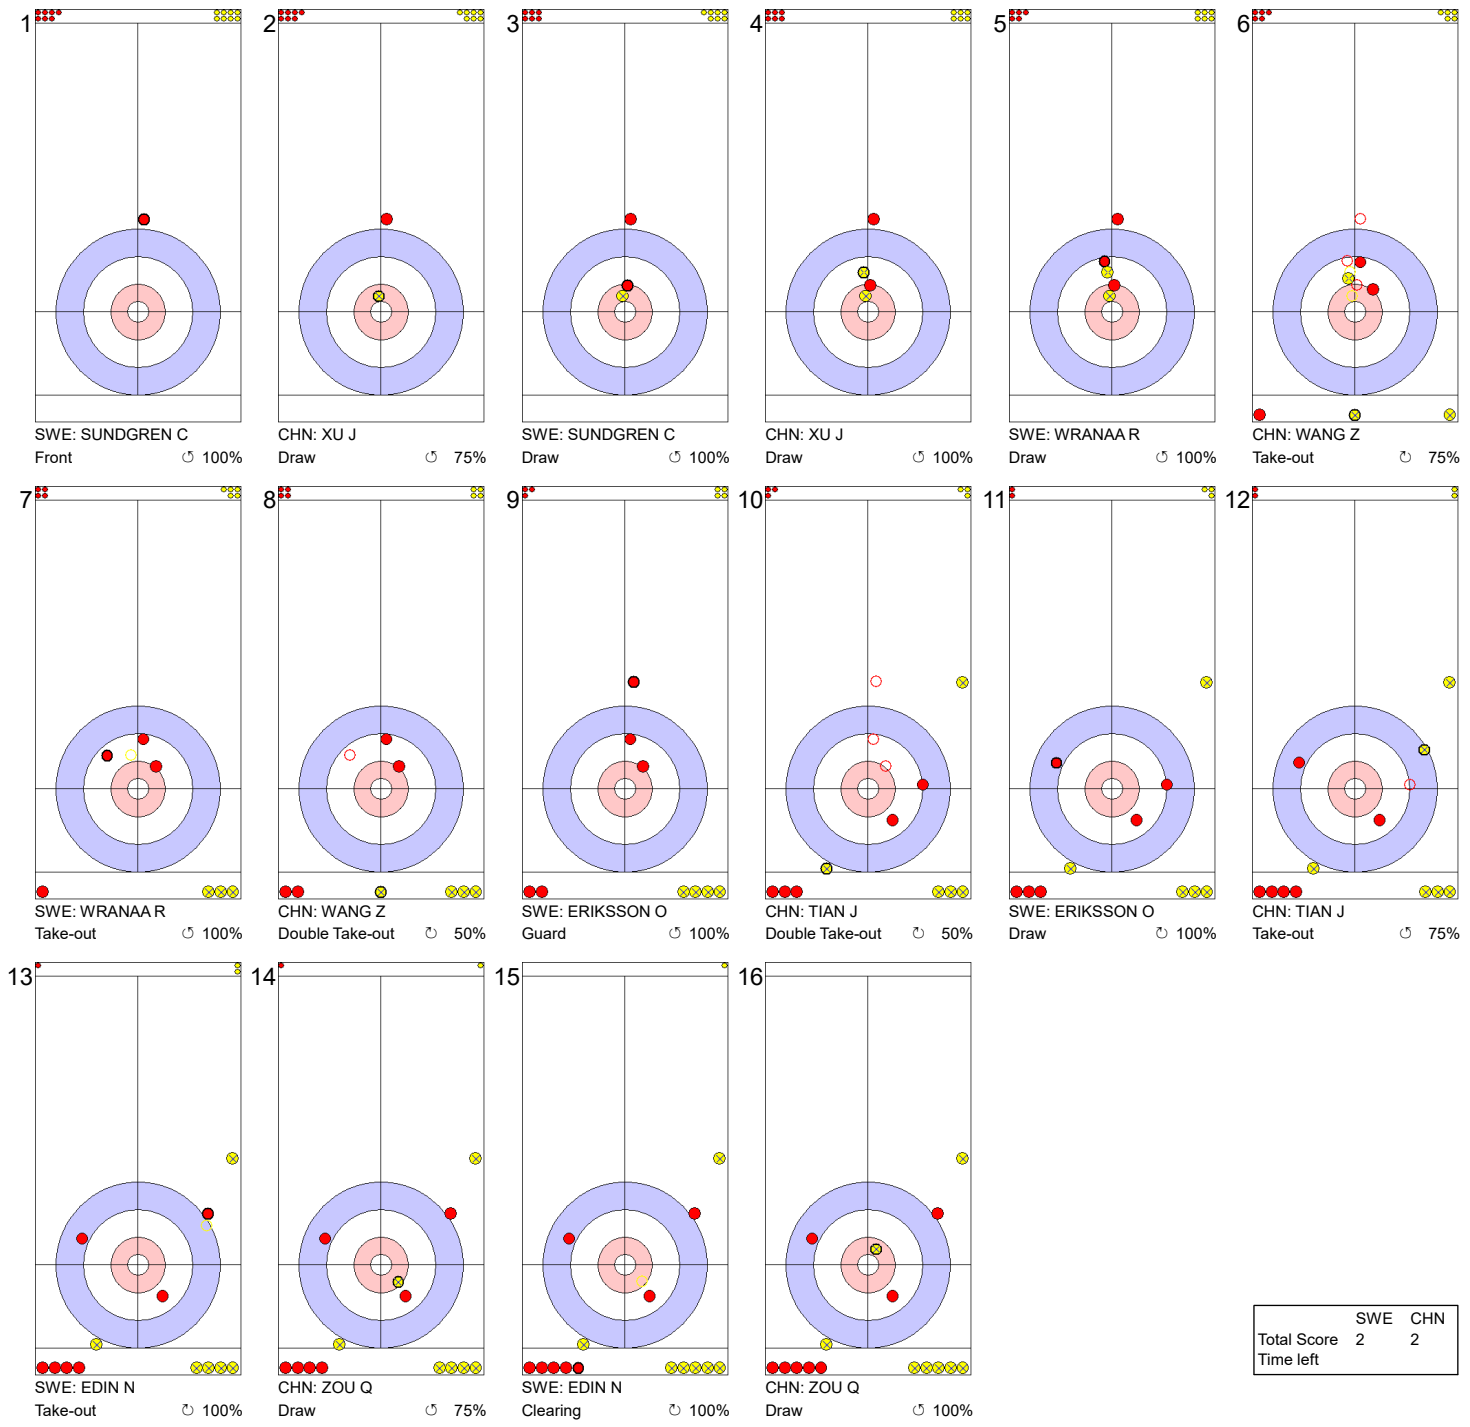

Game - Shot by Shot

Legend:
 ↻ Clockwise ↺ Counter-clockwise - Not considered

WED 7 APR 2021
 Start Time 9:00

Round Robin Session 16 - Sheet B

Game - Shot by Shot

Legend:
 ↻ Clockwise ↺ Counter-clockwise - Not considered

WED 7 APR 2021
 Start Time 9:00

Round Robin Session 16 - Sheet B

Game - Shot by Shot

Legend:
 ↻ Clockwise ↺ Counter-clockwise - Not considered

WED 7 APR 2021
 Start Time 9:00

Round Robin Session 16 - Sheet B

Game - Shot by Shot

End 5 ● **SWE - Sweden 2 + 0 (this end) = 2** ● **CHN - China 1 + 1 (this end) = 2**

	SWE	CHN
Total Score	2	2
Time left		

Legend:
 ↻ Clockwise ↺ Counter-clockwise - Not considered

WED 7 APR 2021
 Start Time 9:00

Round Robin Session 16 - Sheet B

Game - Shot by Shot

Legend:
 ↻ Clockwise ↺ Counter-clockwise - Not considered

WED 7 APR 2021
 Start Time 9:00

Round Robin Session 16 - Sheet B

Game - Shot by Shot

Legend:
 ↻ Clockwise ↺ Counter-clockwise - Not considered