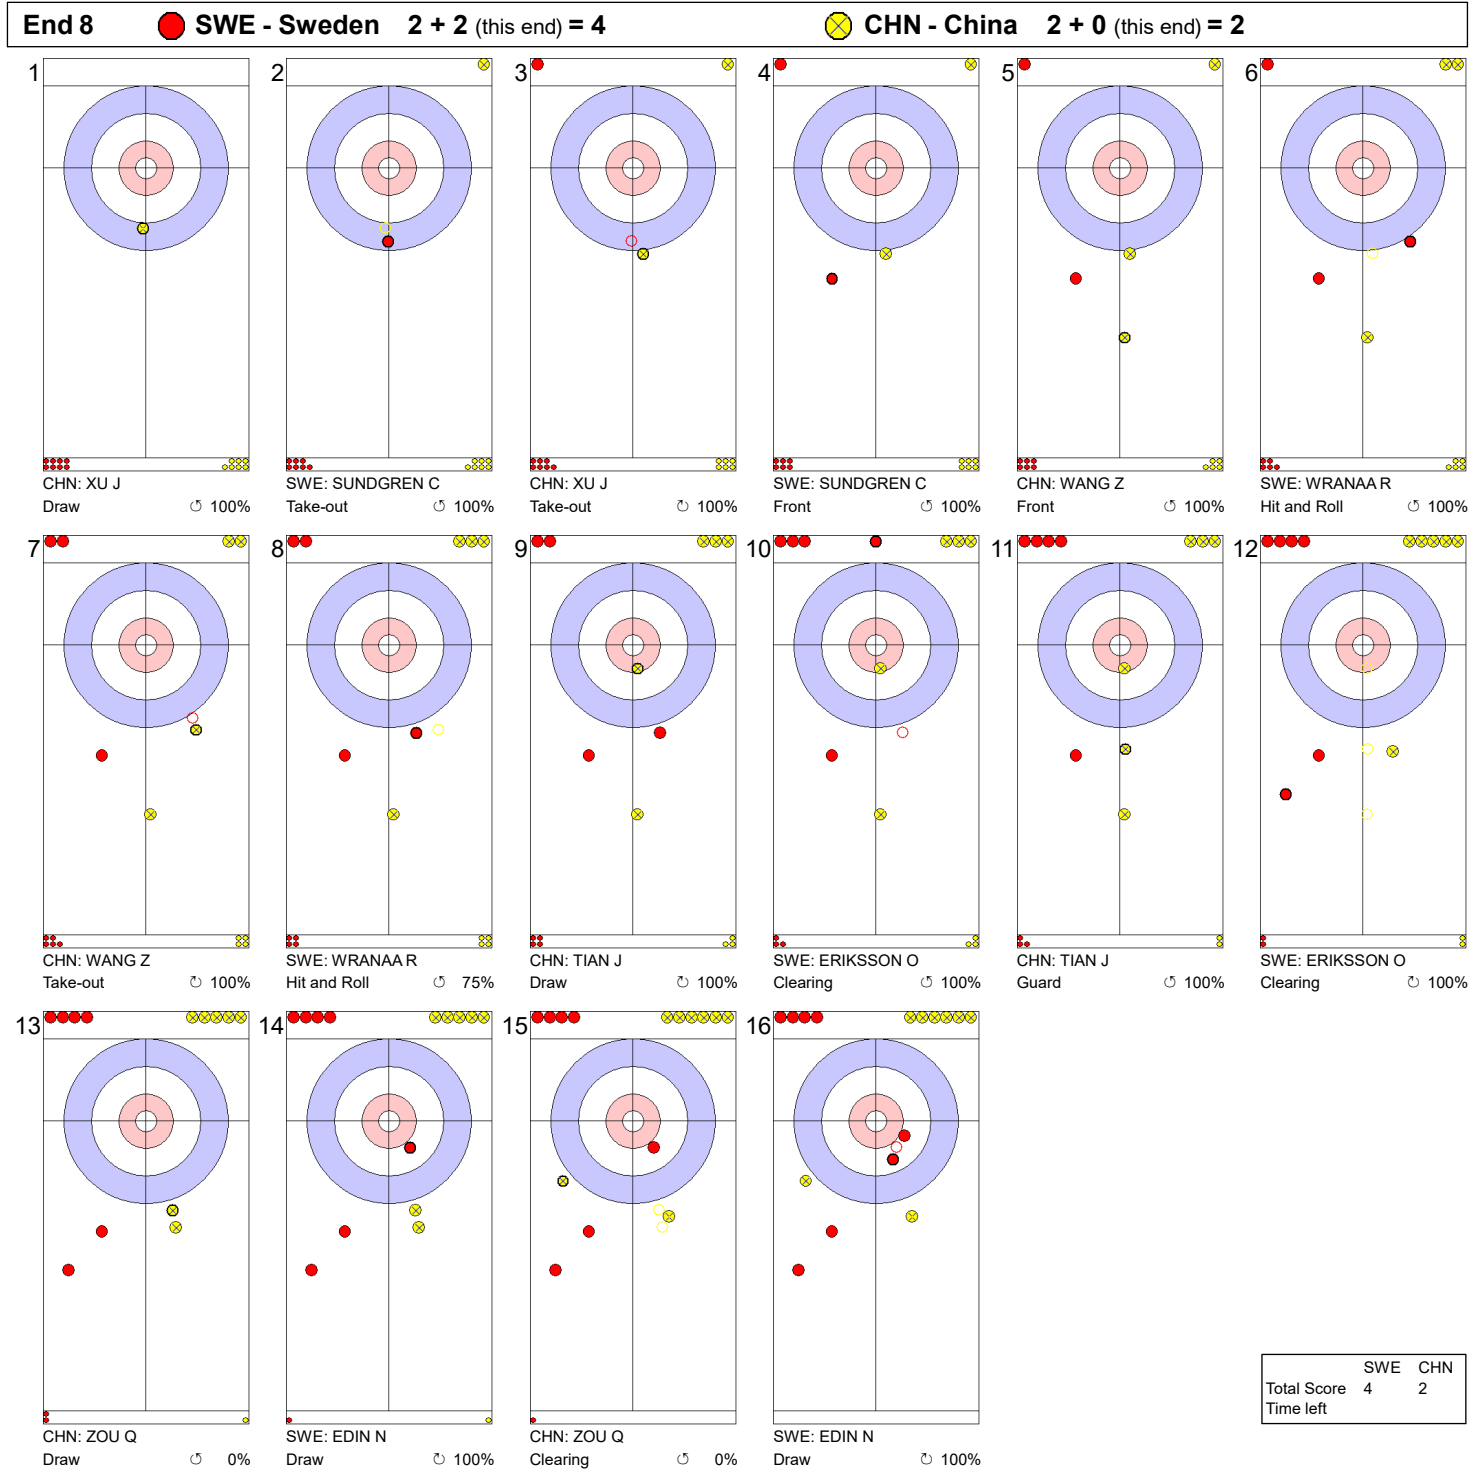

Game - Shot by Shot

End 5 ● **SWE - Sweden 2 + 0 (this end) = 2** ● **CHN - China 1 + 1 (this end) = 2**

	SWE	CHN
Total Score	2	2
Time left		

Legend:
 ↻ Clockwise ↺ Counter-clockwise - Not considered

WED 7 APR 2021
 Start Time 9:00

Round Robin Session 16 - Sheet B

Game - Shot by Shot

Legend:
 ↻ Clockwise ↺ Counter-clockwise - Not considered

WED 7 APR 2021
 Start Time 9:00

Round Robin Session 16 - Sheet B

Game - Shot by Shot

Legend:
 ↻ Clockwise ↺ Counter-clockwise - Not considered

WED 7 APR 2021
 Start Time 9:00

Round Robin Session 16 - Sheet B

Game - Shot by Shot

Legend:
 ↻ Clockwise ↺ Counter-clockwise - Not considered

WED 7 APR 2021
 Start Time 9:00

Round Robin Session 16 - Sheet B

Game - Shot by Shot

Legend:
 ↻ Clockwise ↺ Counter-clockwise - Not considered

WED 7 APR 2021
 Start Time 9:00

Round Robin Session 16 - Sheet B

Game - Shot by Shot

Legend:
 ↻ Clockwise ↺ Counter-clockwise - Not considered