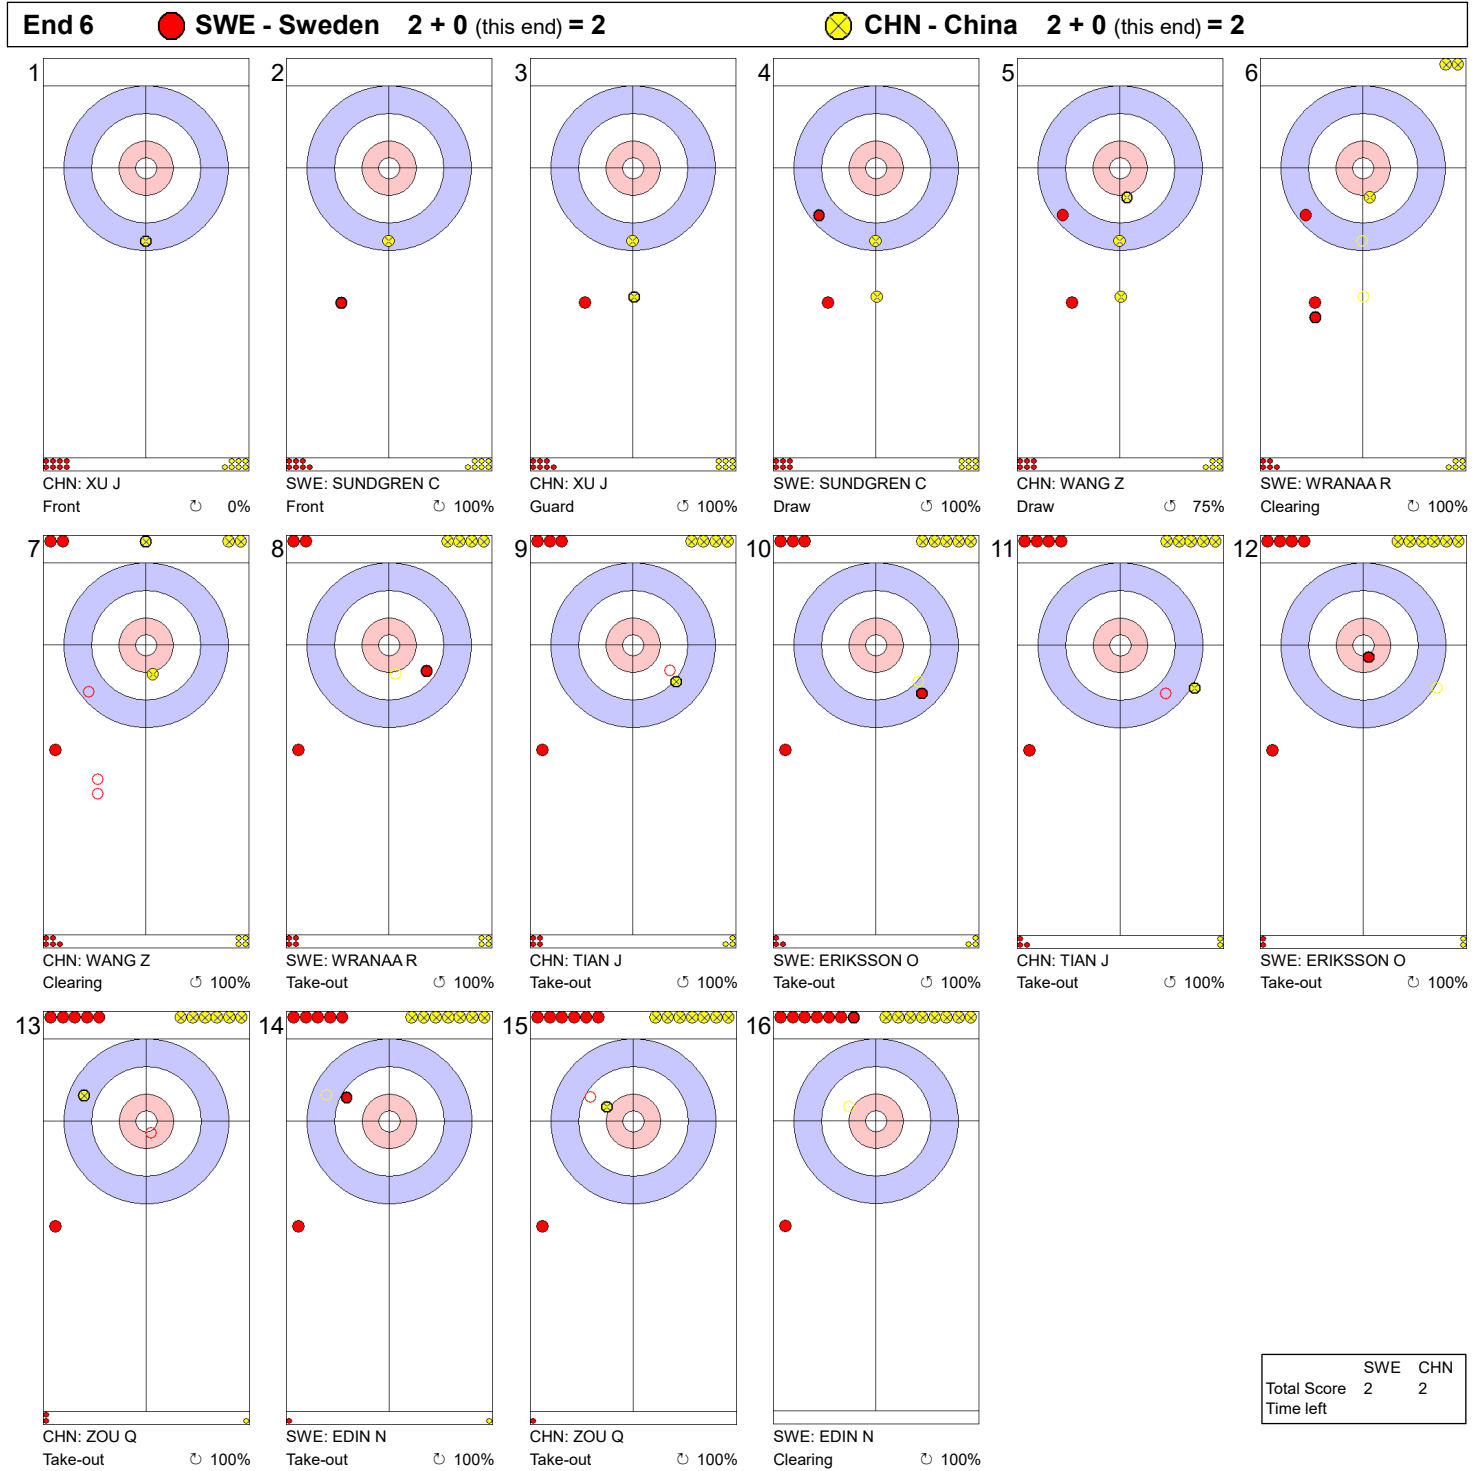

WED 7 APR 2021
 Start Time 9:00

Round Robin Session 16 - Sheet B

Game - Shot by Shot

Legend:
 ↻ Clockwise ↺ Counter-clockwise - Not considered

WED 7 APR 2021
 Start Time 9:00

Round Robin Session 16 - Sheet B

Game - Shot by Shot

End 5 ● **SWE - Sweden 2 + 0 (this end) = 2** ● **CHN - China 1 + 1 (this end) = 2**

	SWE	CHN
Total Score	2	2
Time left		

Legend:
 ↻ Clockwise ↺ Counter-clockwise - Not considered

WED 7 APR 2021
 Start Time 9:00

Round Robin Session 16 - Sheet B

Game - Shot by Shot

Legend:
 ↻ Clockwise ↺ Counter-clockwise - Not considered

WED 7 APR 2021
 Start Time 9:00

Round Robin Session 16 - Sheet B

Game - Shot by Shot

Legend:
 ↻ Clockwise ↺ Counter-clockwise - Not considered