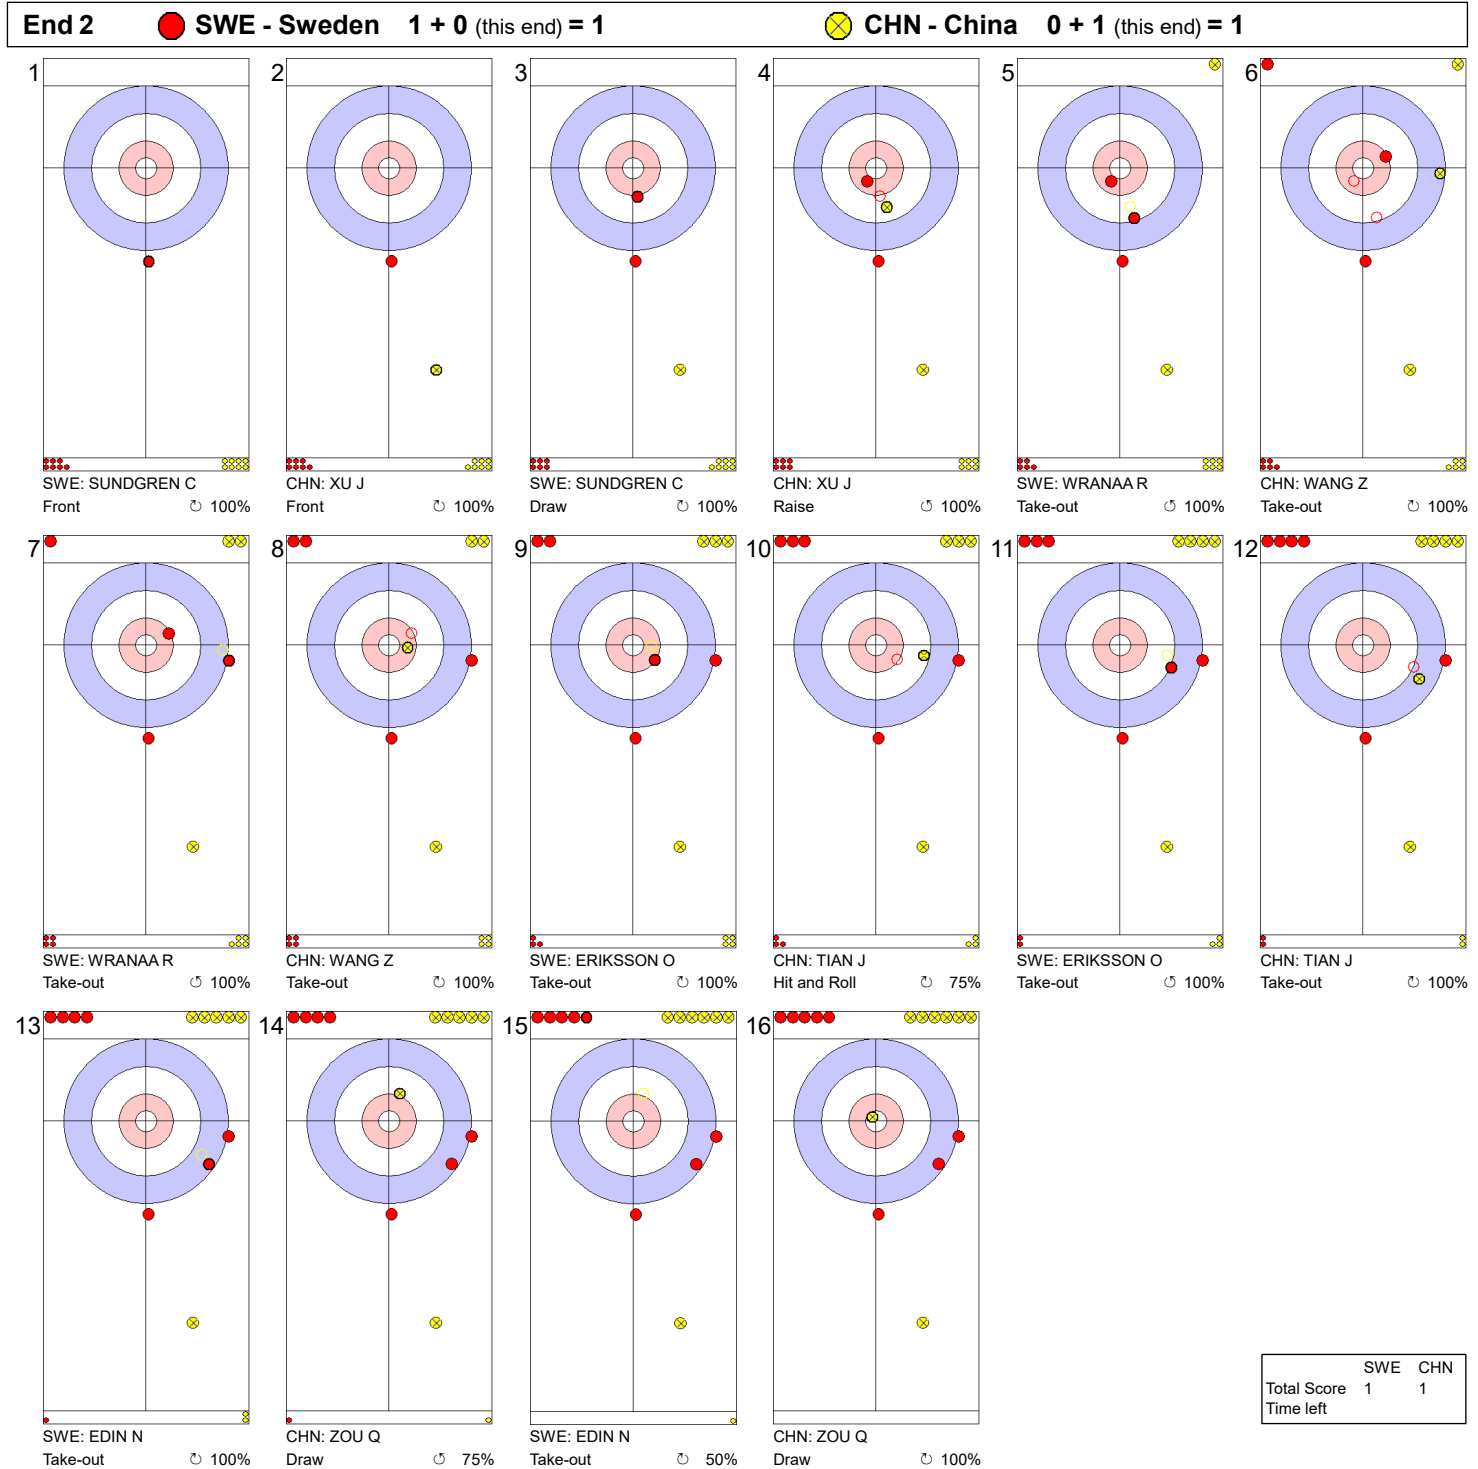

WED 7 APR 2021
 Start Time 9:00

Round Robin Session 16 - Sheet B

Game - Shot by Shot

Legend:
 ↻ Clockwise ↺ Counter-clockwise - Not considered

WED 7 APR 2021
 Start Time 9:00

Round Robin Session 16 - Sheet B

Game - Shot by Shot

Legend:
 ↻ Clockwise ↺ Counter-clockwise - Not considered

WED 7 APR 2021
 Start Time 9:00

Round Robin Session 16 - Sheet B

Game - Shot by Shot

Legend:
 ↻ Clockwise ↺ Counter-clockwise - Not considered

Game - Shot by Shot

End 5 ● **SWE - Sweden 2 + 0 (this end) = 2** ● **CHN - China 1 + 1 (this end) = 2**

	SWE	CHN
Total Score	2	2
Time left		

Legend:
 ↻ Clockwise ↺ Counter-clockwise - Not considered

WED 7 APR 2021
 Start Time 9:00